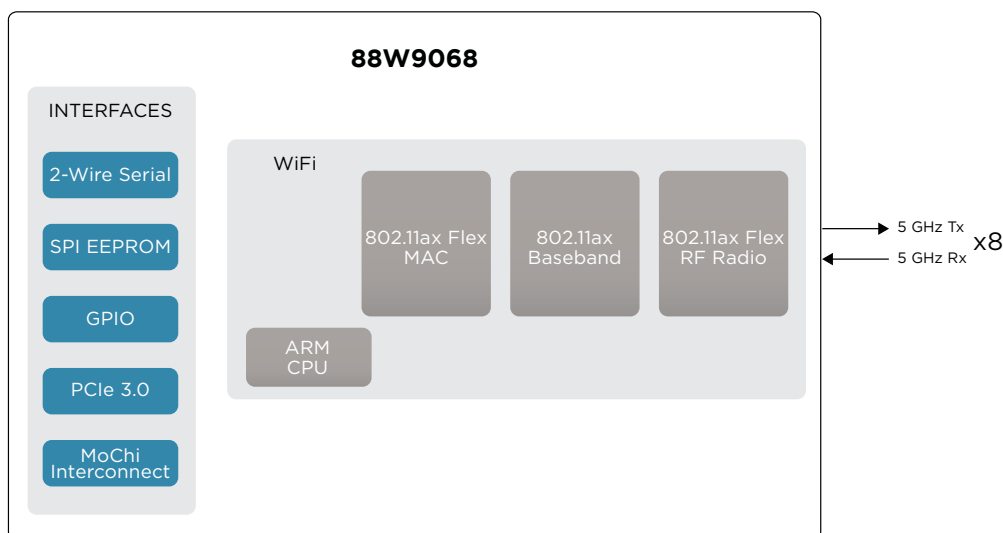

# MARVELL® 88W9068 8x8 802.11ax Wireless LAN SoC

Providing capacity and coverage needed for High Efficiency Wireless Platforms

## PRODUCT OVERVIEW

The 88W9068 is the next evolution of our industry-leading Wi-Fi access solutions that have enabled generations of award-winning platforms. Drawing on the strength of our proven implicit and explicit beamforming technologies, our full MU-MIMO and OFDMA solutions help increase capacity in both directions. This allows for overall improved network utilization while meeting the growing demands of user applications.

With an 8x8 configuration, the 88W9068 supports a peak data rate of 4.8Gbps making it an integral part of next generation enterprise access points, broadband gateways and fixed wireless solutions. As an added advantage, the device's flexible architecture guarantees 802.11ax standard compliance.

## BLOCK DIAGRAM